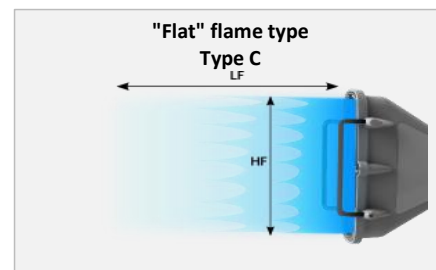

IMPORTANT: Read the user manual before use - For use only in sufficiently well ventilated rooms.

GUILBERT EXPRESS reserves the right to change product characteristics without prior notice. Actual products may differ from photographs

www.shrink-wrapping.express - info@shrink-wrapping.express